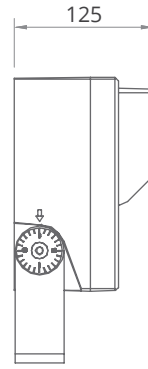

## SPECIFICATION

<b>MODEL</b>	LAND WAVE INSTA SPOT 220 SQ
<b>OPERATING VOLTAGE</b>	24V DC, AC200~240V
<b>POWER CONSUMPTION</b>	60W
<b>LED TYPE</b>	High Power LED
<b>COLOUR RANGE</b>	2700K, 3000K, 3500K, 4000K, 5000K, Tunable White, RGB, RGBW
<b>CRI</b>	90min, 80min
<b>SYSTEM EFFICIENCY</b>	72.75lm/W@3000K
<b>FWHM</b>	10°, 15°, 24°, 36°, 45°, 8°*60°, 20°*40°
<b>MATERIAL</b>	Aluminum + Tempered Glass
<b>OPERATING TEMPERATURE</b>	-20°C ~ +55°C
<b>STORAGE TEMPERATURE</b>	-25°C ~ +60°C
<b>LIFE TIME</b>	50,000~7,000 hours at 70% Lumen Maintenance
<b>CONNECTION</b>	Quick-Plug
<b>DIMENSIONS</b>	291(L)*220(W)*95(H)mm
<b>CABLE LENGTH</b>	300mm
<b>WATER PROOF</b>	IP66
<b>CONTROL</b>	ON/OFF, DALI, DMX, Triac Dim, 0-10V Dim

## FEATURES & OPTIONS

- 01. CW
- 02. NW
- 03. WW
- 04. DW
- 05. RGB
- 06. DYNAMIC CONTROL
- 07. IP66
- 08. ADJUSTABLE
- 09. EASY INSTALLATION
- 10. EXTREME ENVIRONMENTS
- 11. DMX
- 12. DALI

**DIMENSIONS**

With Top Hat

\*all units are in mm

**OPTIC SELECTION**

15°

LED	Lumens	Watts	Efficacy
WHITE	4203.00	60.00	70.05

CenterBeamLux	Illuminance at Distance	
6913.81 lx	02.5 m	
1688.17 lx	05.0 m	
726.45 lx	07.5 m	
401.42 lx	10.0 m	
266.92 lx	12.5 m	
174.43 lx	15.0 m	