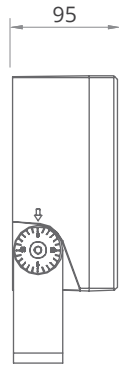

# INSTA SPOT 220 SQ

Generates extremely high lumen output basing on good thermal management, Delivers strong light intensity by extremely narrow beam, Robust structure proven to be ultra-stable under extremely weather conditions, 4 in 1 LED and optic creates smooth colour under RGBW option.

## SPECIFICATION

<b>MODEL</b>	LAND WAVE INSTA SPOT 220 SQ
<b>OPERATING VOLTAGE</b>	24V DC, AC200~240V
<b>POWER CONSUMPTION</b>	60W
<b>LED TYPE</b>	High Power LED
<b>COLOUR RANGE</b>	2700K, 3000K, 3500K, 4000K, 5000K, Tunable White, RGB, RGBW
<b>CRI</b>	90min, 80min
<b>SYSTEM EFFICIENCY</b>	72.75lm/W@3000K
<b>FWHM</b>	10°, 15°, 24°, 36°, 45°, 8°*60°, 20°*40°
<b>MATERIAL</b>	Aluminum + Tempered Glass
<b>OPERATING TEMPERATURE</b>	-20°C ~ +55°C
<b>STORAGE TEMPERATURE</b>	-25°C ~ +60°C
<b>LIFE TIME</b>	50,000~7,000 hours at 70% Lumen Maintenance
<b>CONNECTION</b>	Quick-Plug
<b>DIMENSIONS</b>	291(L)*220(W)*95(H)mm
<b>CABLE LENGTH</b>	300mm
<b>WATER PROOF</b>	IP66
<b>CONTROL</b>	ON/OFF, DALI, DMX, Triac Dim, 0-10V Dim

## FEATURES & OPTIONS

- 01. CW
- 02. NW
- 03. WW
- 04. DW
- 05. RGB
- 06. DYNAMIC CONTROL
- 07. IP66
- 08. ADJUSTABLE
- 09. EASY INSTALLATION
- 10. EXTREME ENVIRONMENTS
- 11. DMX
- 12. DALI

**DIMENSIONS**

With Top Hat

\*all units are in mm

**OPTIC SELECTION**

15°

LED	Lumens	Watts	Efficacy
WHITE	4203.00	60.00	70.05

CenterBeamLux	Illuminance at Distance	
6913.81 lx	02.5 m	
1688.17 lx	05.0 m	
726.45 lx	07.5 m	
401.42 lx	10.0 m	
266.92 lx	12.5 m	
174.43 lx	15.0 m	