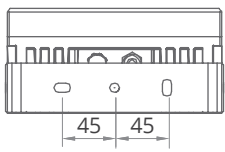

## FEATURES & OPTIONS

- 01. CW
- 02. NW
- 03. WW
- 04. DW
- 05. RGB
- 06. DYNAMIC CONTROL
- 07. IP66
- 08. ADJUSTABLE
- 09. EASY INSTALLATION
- 10. EXTREME ENVIRONMENTS
- 11. DMX
- 12. DALI

**DIMENSIONS**

With Top Hat

\*all units are in mm

**OPTIC SELECTION**

15°

LED	Lumens	Watts	Efficacy
WHITE	4203.00	60.00	70.05

CenterBeamLux	Illuminance at Distance	
6913.81 lx	02.5 m	
1688.17 lx	05.0 m	
726.45 lx	07.5 m	
401.42 lx	10.0 m	
266.92 lx	12.5 m	
174.43 lx	15.0 m	